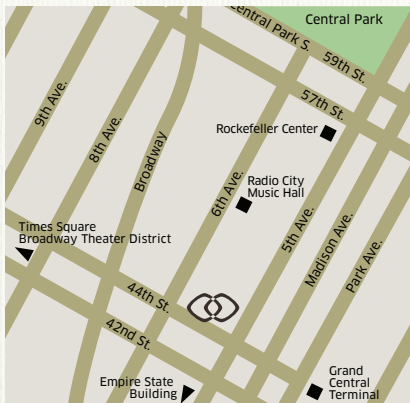

SOFITEL NEW YORK

45 WEST 44TH STREET - NEW YORK, NY, 10036 - USA
TEL +1 (212) 354-8844 - FAX +1 (212) 782-3099
E-MAIL SOFITELNEWYORK@SOFITEL.COM

398 ROOMS

52 SUITES

9 MEETING ROOMS

8 TO 190 EVENT CAPACITY

**A TOUCH OF PARIS
IN THE HEART OF THE BIG APPLE**

Ideally situated on 44th Street between Fifth Avenue and Avenue of the Americas near Bryant Park and Grand Central Station, you are close to Park Avenue, Central Park, Times Square, Broadway theaters, Rockefeller Center and world-famous restaurants, museums and shopping along Fifth and Madison avenues.

2nd Floor

4th Floor