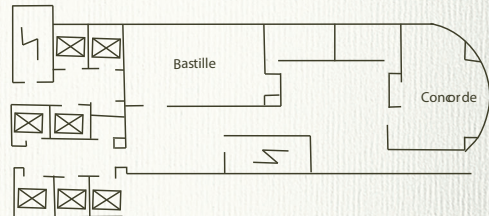

**A TOUCH OF PARIS  
 IN THE HEART OF THE BIG APPLE**

Ideally situated on 44th Street between Fifth Avenue and Avenue of the Americas near Bryant Park and Grand Central Station, you are close to Park Avenue, Central Park, Times Square, Broadway theaters, Rockefeller Center and world-famous restaurants, museums and shopping along Fifth and Madison avenues.

*The Meeting Room*

2nd Floor

4th Floor