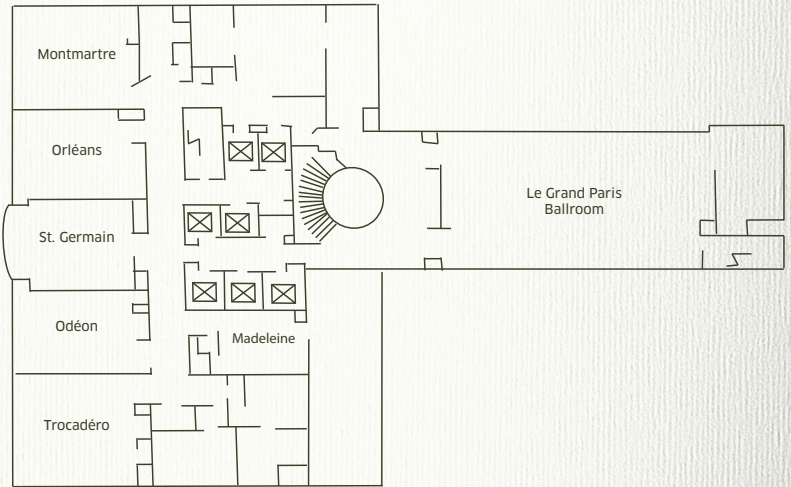

**A TOUCH OF PARIS  
 IN THE HEART OF THE BIG APPLE**

Ideally situated on 44th Street between Fifth Avenue and Avenue of the Americas near Bryant Park and Grand Central Station, you are close to Park Avenue, Central Park, Times Square, Broadway theaters, Rockefeller Center and world-famous restaurants, museums and shopping along Fifth and Madison avenues.

*The Meeting Room*

2nd Floor

4th Floor